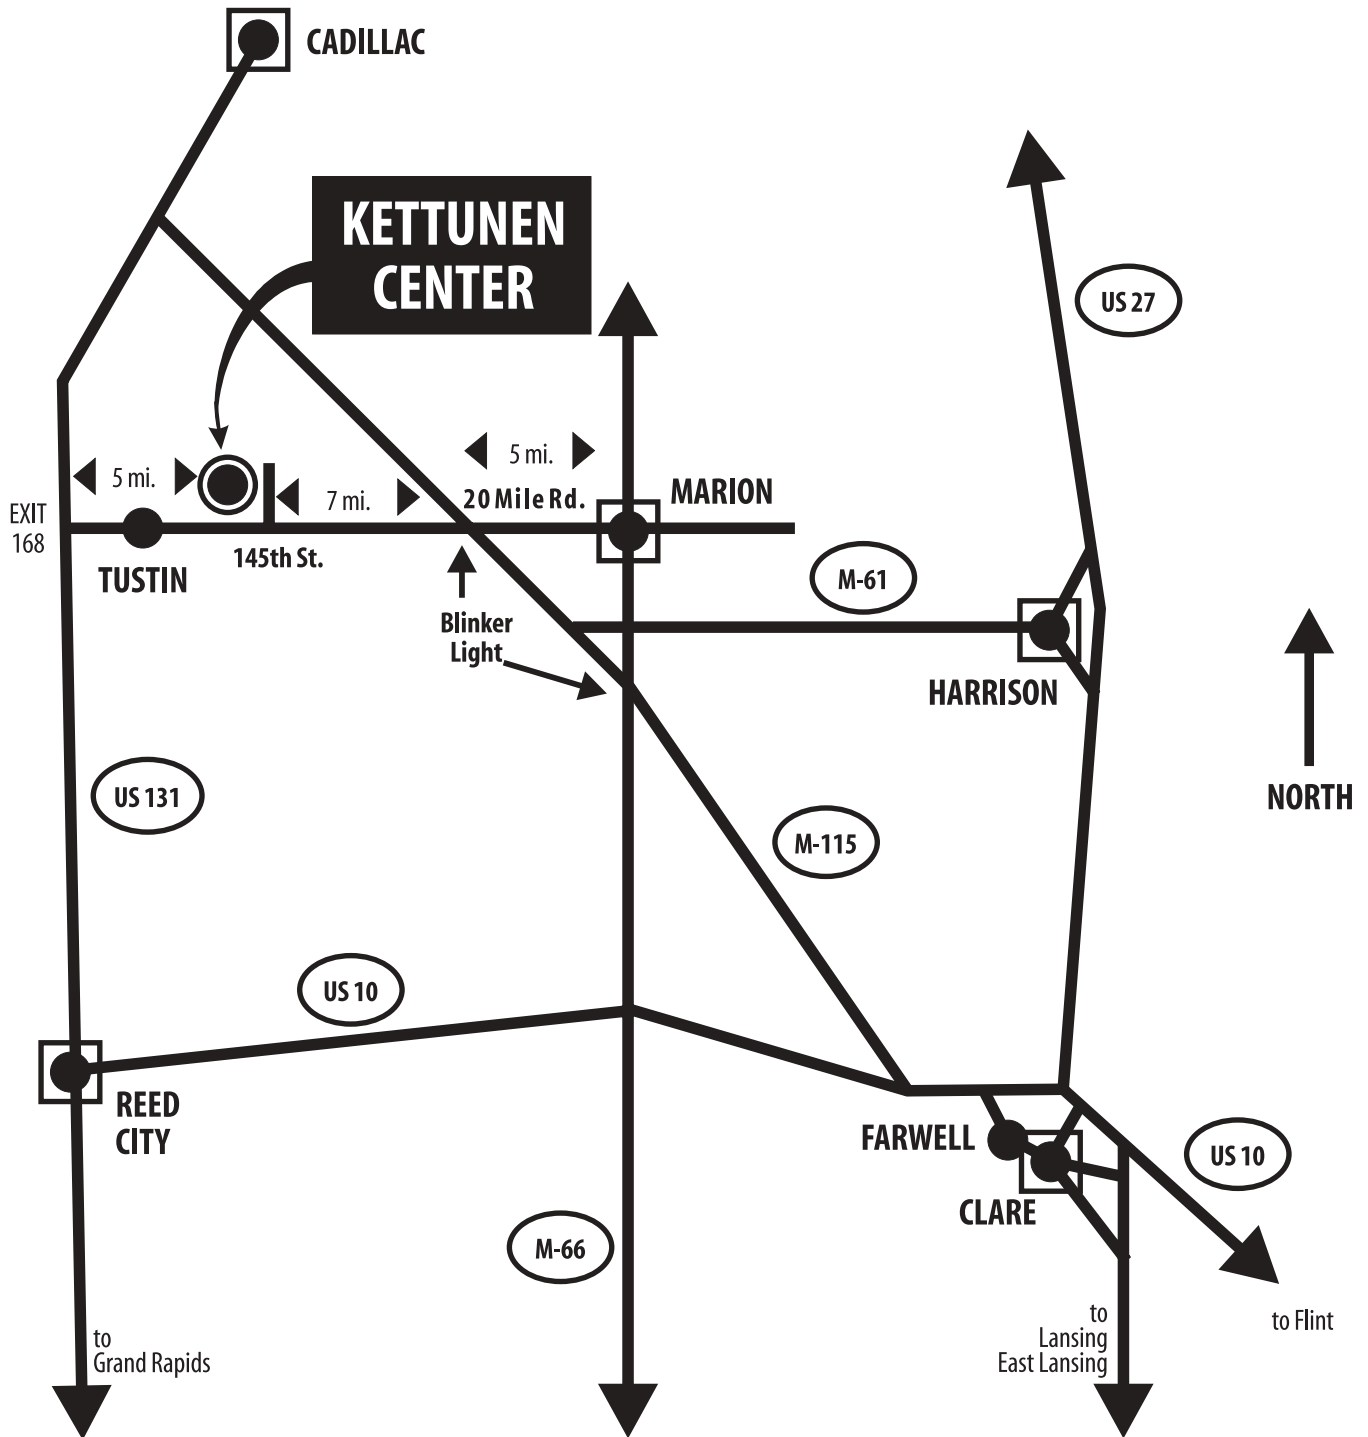

Kettunen Center
14901 4H Drive
Tustin, MI 49688-9470
Phone: (231) 829-3421
Fax: (231) 829-3633
Email: info@kettunencenter.org
Web: <http://www.kettunencenter.org>